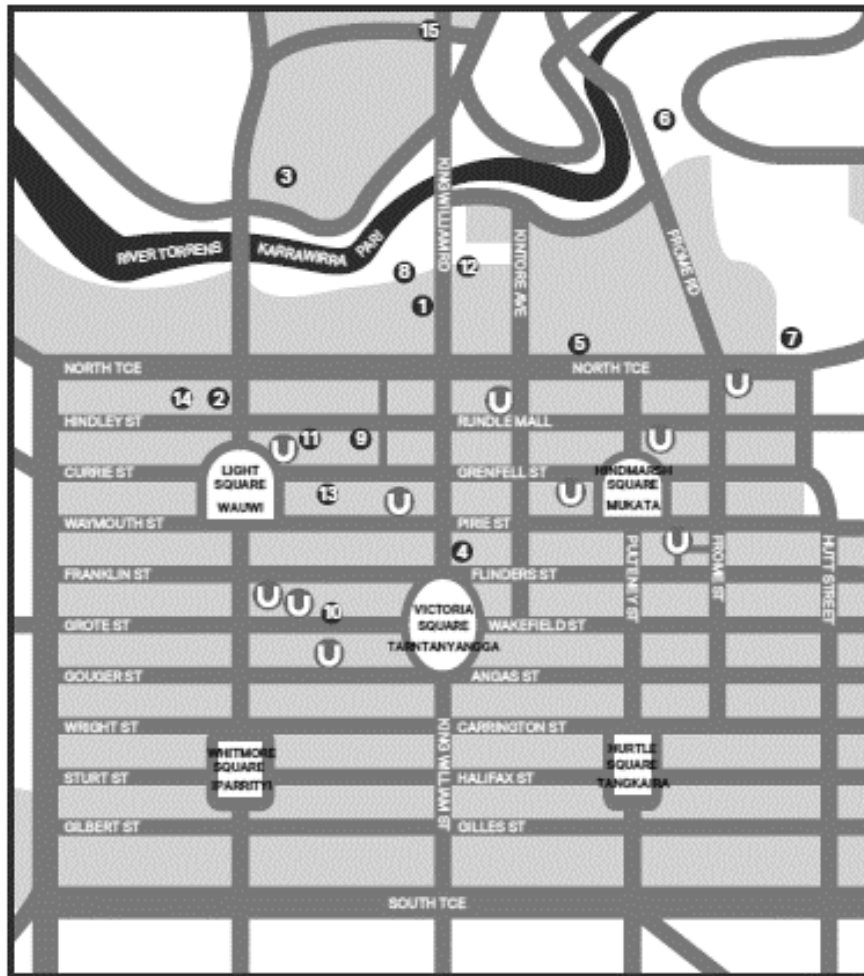

Venue Map

1 Adelaide Festival Centre Festival Drive - Dunstan Playhouse - Festival Theatre - Space Theatre - Festival Plaza - The Star: Kitchen and Bar 2 Adelaide Contemporary Experimental (ACE) North Terrace 3 Village Green, Adelaide Oval War Memorial Drive 4 Adelaide Town Hall 128 King William Street 5 Art Gallery of South Australia North Terrace 6 Botanic Park Plane Tree Drive 7 Adelaide Botanic Garden Plane Tree Drive 8 Elder Park King William Road	9 Grainger Studio 91 Hindley Street 10 Her Majesty's Theatre 58 Grote Street 11 Hindley Street Music Hall 149 Hindley Street 12 Pioneer Women's Memorial Garden King William Road 13 Queen's Theatre Playhouse Lane 14 Samstag Museum of Art Hawke Building, City West Campus, University of South Australia 55 North Terrace 15 St Peter's Cathedral 27 King William Road U UPark locations