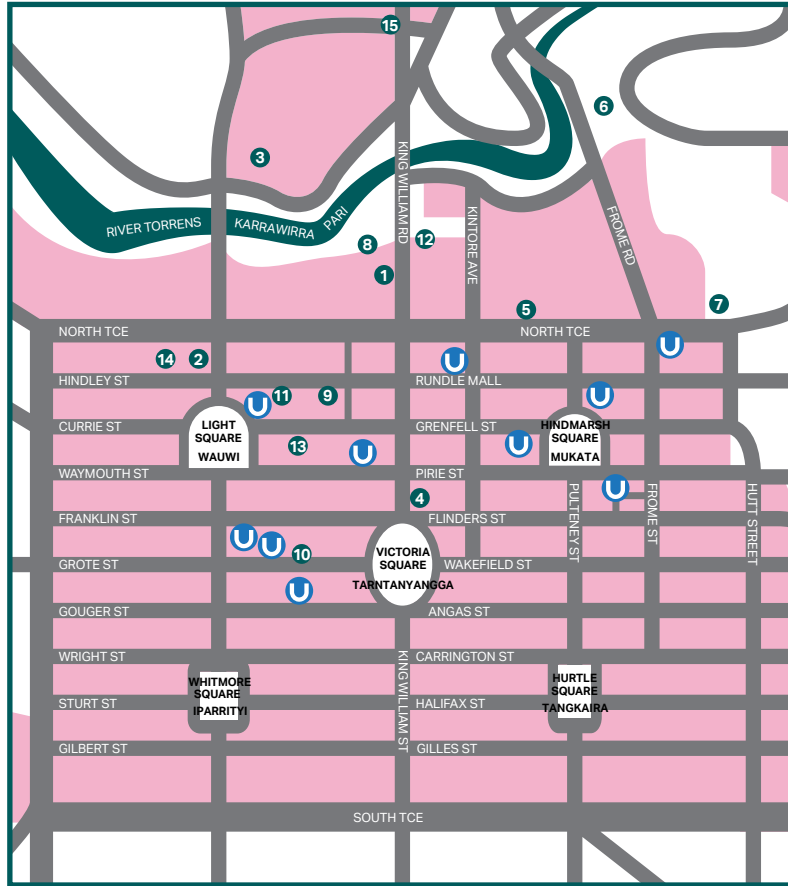

Venues

- 1 Adelaide Festival Centre**
Festival Drive
- Dunstan Playhouse
- Festival Theatre
- Space Theatre
- Festival Plaza
- The Star: Kitchen and Bar
- 2 Adelaide Contemporary Experimental (ACE)**
North Terrace
- 3 Village Green, Adelaide Oval**
War Memorial Drive
- 4 Adelaide Town Hall**
128 King William Street
- 5 Art Gallery of South Australia**
North Terrace
- 6 Botanic Park**
Plane Tree Drive
- 7 Adelaide Botanic Garden**
Plane Tree Drive
- 8 Elder Park**
King William Road
- 9 Grainger Studio**
91 Hindley Street
- 10 Her Majesty's Theatre**
58 Grote Street
- 11 Hindley Street Music Hall**
149 Hindley Street
- 12 Pioneer Women's Memorial Garden**
King William Road
- 13 Queen's Theatre**
Playhouse Lane
- 14 Samstag Museum of Art**
Hawke Building, City West Campus,
University of South Australia
55 North Terrace
- 15 St Peter's Cathedral**
27 King William Road
- UPark locations**

- Adelaide Entertainment Centre Theatre**
98 Port Road,
Hindmarsh
- Carrick Hill**
46 Carrick Hill Drive,
Springfield
- Keith Stephenson Park**
Adelaide Road,
Mount Barker
- Odeon Theatre**
57A Queen Street,
Norwood
- UKARIA Cultural Centre**
119 Williams Road,
Mount Barker Summit

Festival Planner

We put a lot of time into building our AF schedule so you can pack as much as possible into your Festival days. You'll notice start times might vary slightly across a season enabling you to catch a theatre show at one end of town and still have enough time to bookend your evening with a great dance work. This planner is your pocket guide to the Festival and we want you to see it all... please go forth and enjoy!